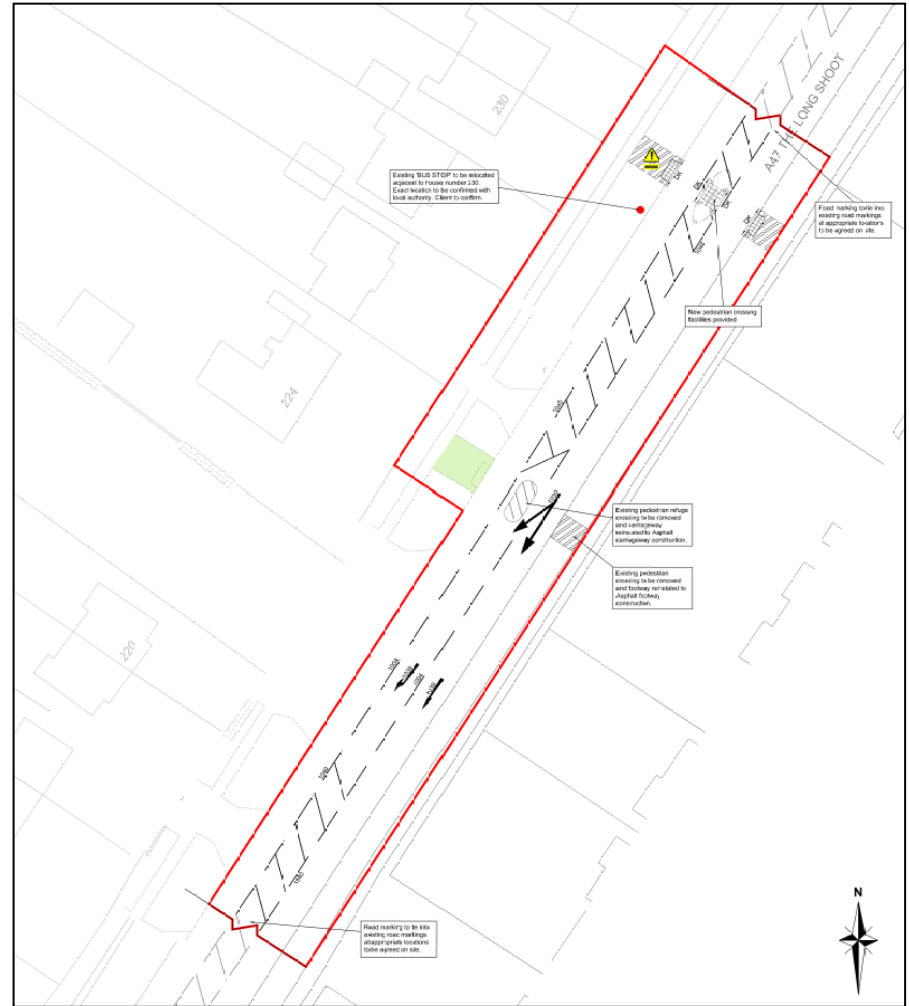

Appendix A

Location plan

S278 scheme:
A47 The Long Shoot, Nuneaton